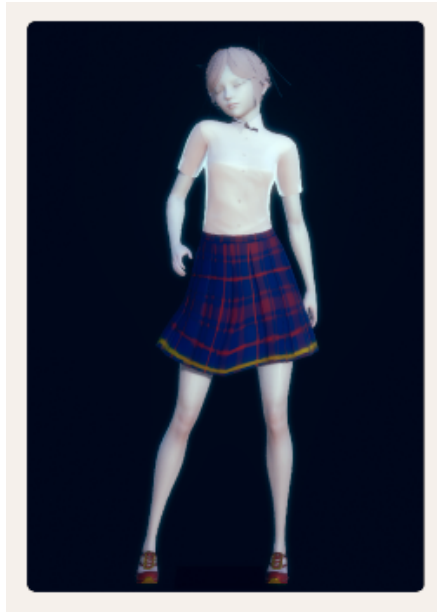

Level 1

Revision #6

Created 14 December 2023 11:03:31 by SuIT-Ji

Updated 3 May 2024 04:42:09 by SuIT-Ji